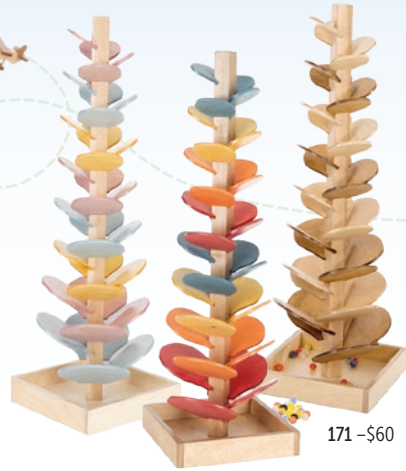

Visit our showroom

100's of toys in stock & ready for your store!

166 WN-$190.00

171-$60

186 WN-$62

195 FTH-$90

195 SBY-$70

180 WN SET-$78.85

145-$44.00

195 CCH-C-SET-$126.82

188-$60

195 DTH-$60

LappsToys.com • 717-945-5366 fax: 717-945-5283 2220 Horseshoe Rd. Lancaster, PA

Heartland W H O L E S A L E LLC

Your Source for American-Made Inspiration

Birdhouses & More ...

231 HAHNSTOWN RD • EPHRATA PA, 17522

Birdhouses • Feeders • Tin Stars • Artisan Crafts

VISIT OUR BOOTH AT THE SHOWCASE OR BUY DIRECTLY FROM US!

Now with metal rod to push in the ground!

BEST SELLER

Dealers Welcome

2024 Catalog Coming Soon
Call to be a dealer today!

Heartland W H O L E S A L E LLC

62788 CR 37 Goshen, IN 46528
P: 574-642-4360 x201 | F: 574-642-3557
sales@heartlandwholesale.us