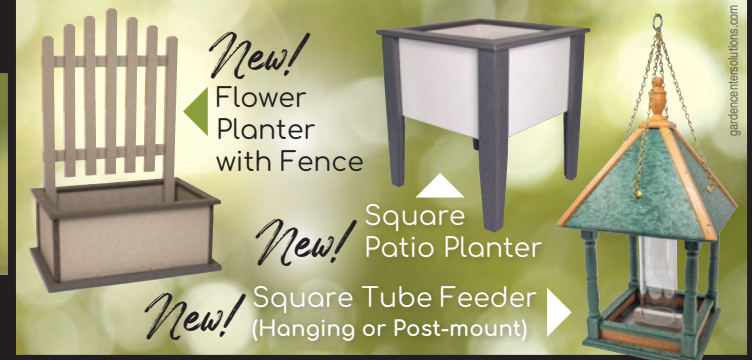

Bird Craft Poly Bird & Garden Crafts

- Wholesale & Retail
- 29 Colors to Mix & Match!
- Drop-Shipping Available

25 N. Belmont Road, Paradise, PA 17562
phone: 717-768-0475 • fax: 717-378-3020

Ask about our DISPLAY OPTIONS!