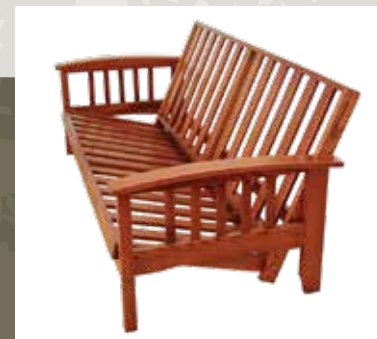

Constructed with solid hardwood and mortise and tenon joints.